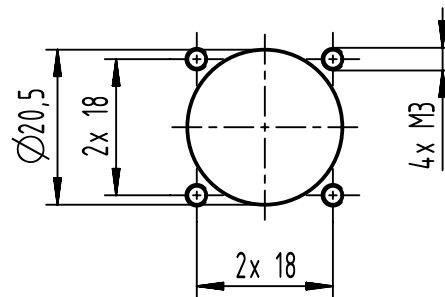

Screw M3 ISO 7380-2 not included

Pannel cut out

	All rights reserved Department EL PD	All Dimensions in mm Original Size DIN A4	Scale 1:1	Free size tol.	Ref.	
		HARTING D-32339 Espelkamp	Created by SHENGJ	Inspected by WANGSTE	Standardisation ROEBEN	Date 2022-09-20
Title Han® S 120 HBM w. MC M6 black					Doc-Key / ECM-Nr. 100975224/UGD/000/B 500000225710	
		Type TB	Number 09 93 001 1301		Rev. B	Page 1/1