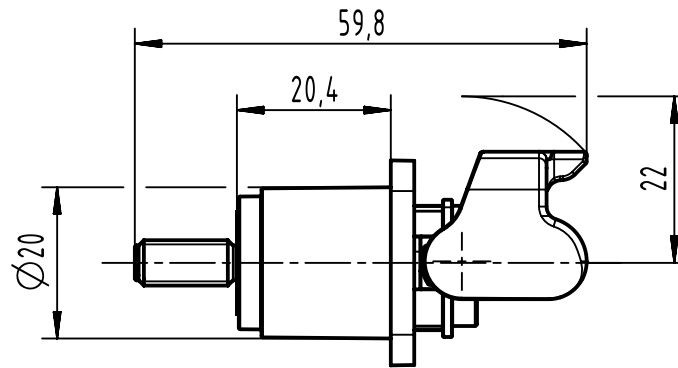

Screw M3 ISO 7380-2 not included

Pannel cut out

	All rights reserved Department EL PD	All Dimensions in mm Original Size DIN A4	Scale 1:1	Free size tol.	Ref.	
		HARTING D-32339 Espelkamp	Created by SHENGJ	Inspected by WANGSTE	Standardisation ROEBEN	Date 2022-09-20
Title Han® S 120 HBM w. MC M6 black					Doc-Key / ECM-Nr. 100975224/UGD/000/B 500000225710	
		Type TB	Number 09 93 001 1301		Rev. B	Page 1/1