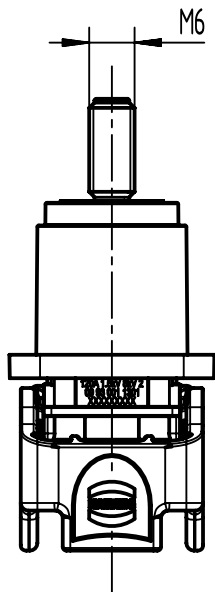

Screw M3 ISO 7380-2 not included

Pannel cut out

	All rights reserved Department EL PD	All Dimensions in mm Original Size DIN A4	Scale 1:1	Free size tol.	Ref.	
		HARTING D-32339 Espelkamp	Created by SHENGJ	Inspected by WANGSTE	Standardisation ROEBEN	Date 2022-09-20
Title Han® S 120 HBM w. MC M6 black					Doc-Key / ECM-Nr. 100975224/UGD/000/B 500000225710	
		Type TB	Number 09 93 001 1301		Rev. B	Page 1/1